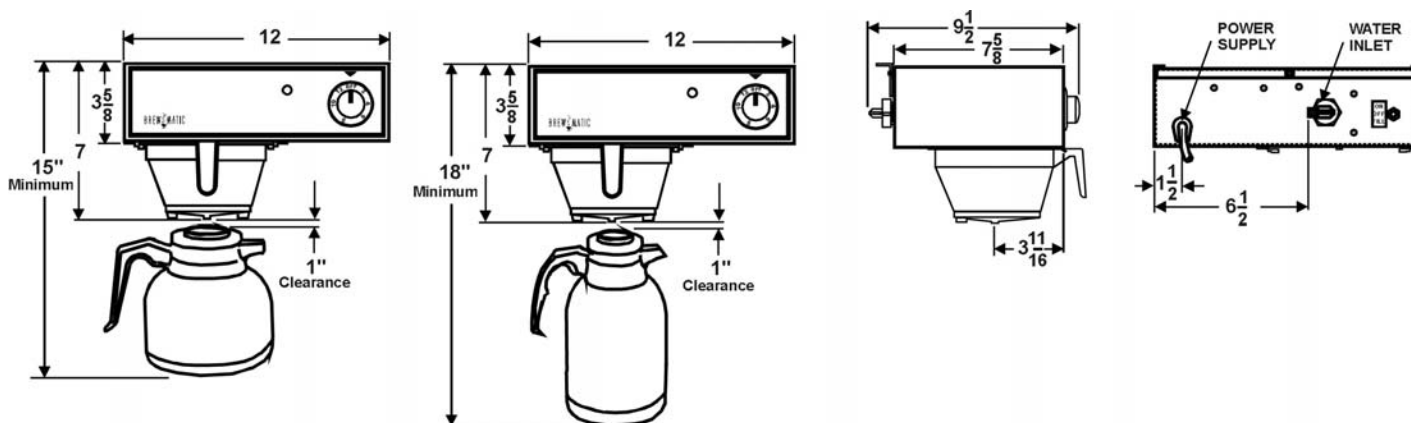

Dimensions & Specifications

Model #	Description	Volts	Total Watts	Amps	Cu. Ft.	Shipping Weight
1033510B	Built-In Coffee Appliance (BICA) S/S (No Facia)	120	1675	14	1.1	10 lbs. (14 kg)
1033511	Built-In Coffee Appliance (BICA) With Black Facia	120	1675	14	1.1	10 lbs. (14 kg)

Available: *220 Volts, 2000 Watts, 9.0 Amps

Plumbing: 30 -80 psi. All models are supplied with 1/4" male flared fitting.
 Power Supply Cord: 5 ft. 2 wire + ground 14 AWG 18 Amp rating for 120V models only.
 *220V models: 5 ft. 2 wire + ground 14 AWG 18 Amp rating, cord plug not attached.

Approvals

1033510B
1033511

Accessories:

1.9L Thermal Server (#9500489)

- 7 Inches in Height – Perfect for low clearance applications
- 1.9 Liter (64 oz.)
- All S/S Decanter with S/S Liner
- Vacuum Insulated with Brew-Thru Lid
- Keeps coffee warm at the perfect temperature for hours without impacting taste
- Warmer Not Required.

2.0L Thermal Server (#9500472)

- 10.5 Inches in Height
- 2.0 Liter (68 oz.)
- All S/S Decanter with S/S Liner
- Vacuum Insulated with Brew-Thru Lid
- Keeps coffee warm at the perfect temperature for hours without impacting taste
- Warmer Not Required.